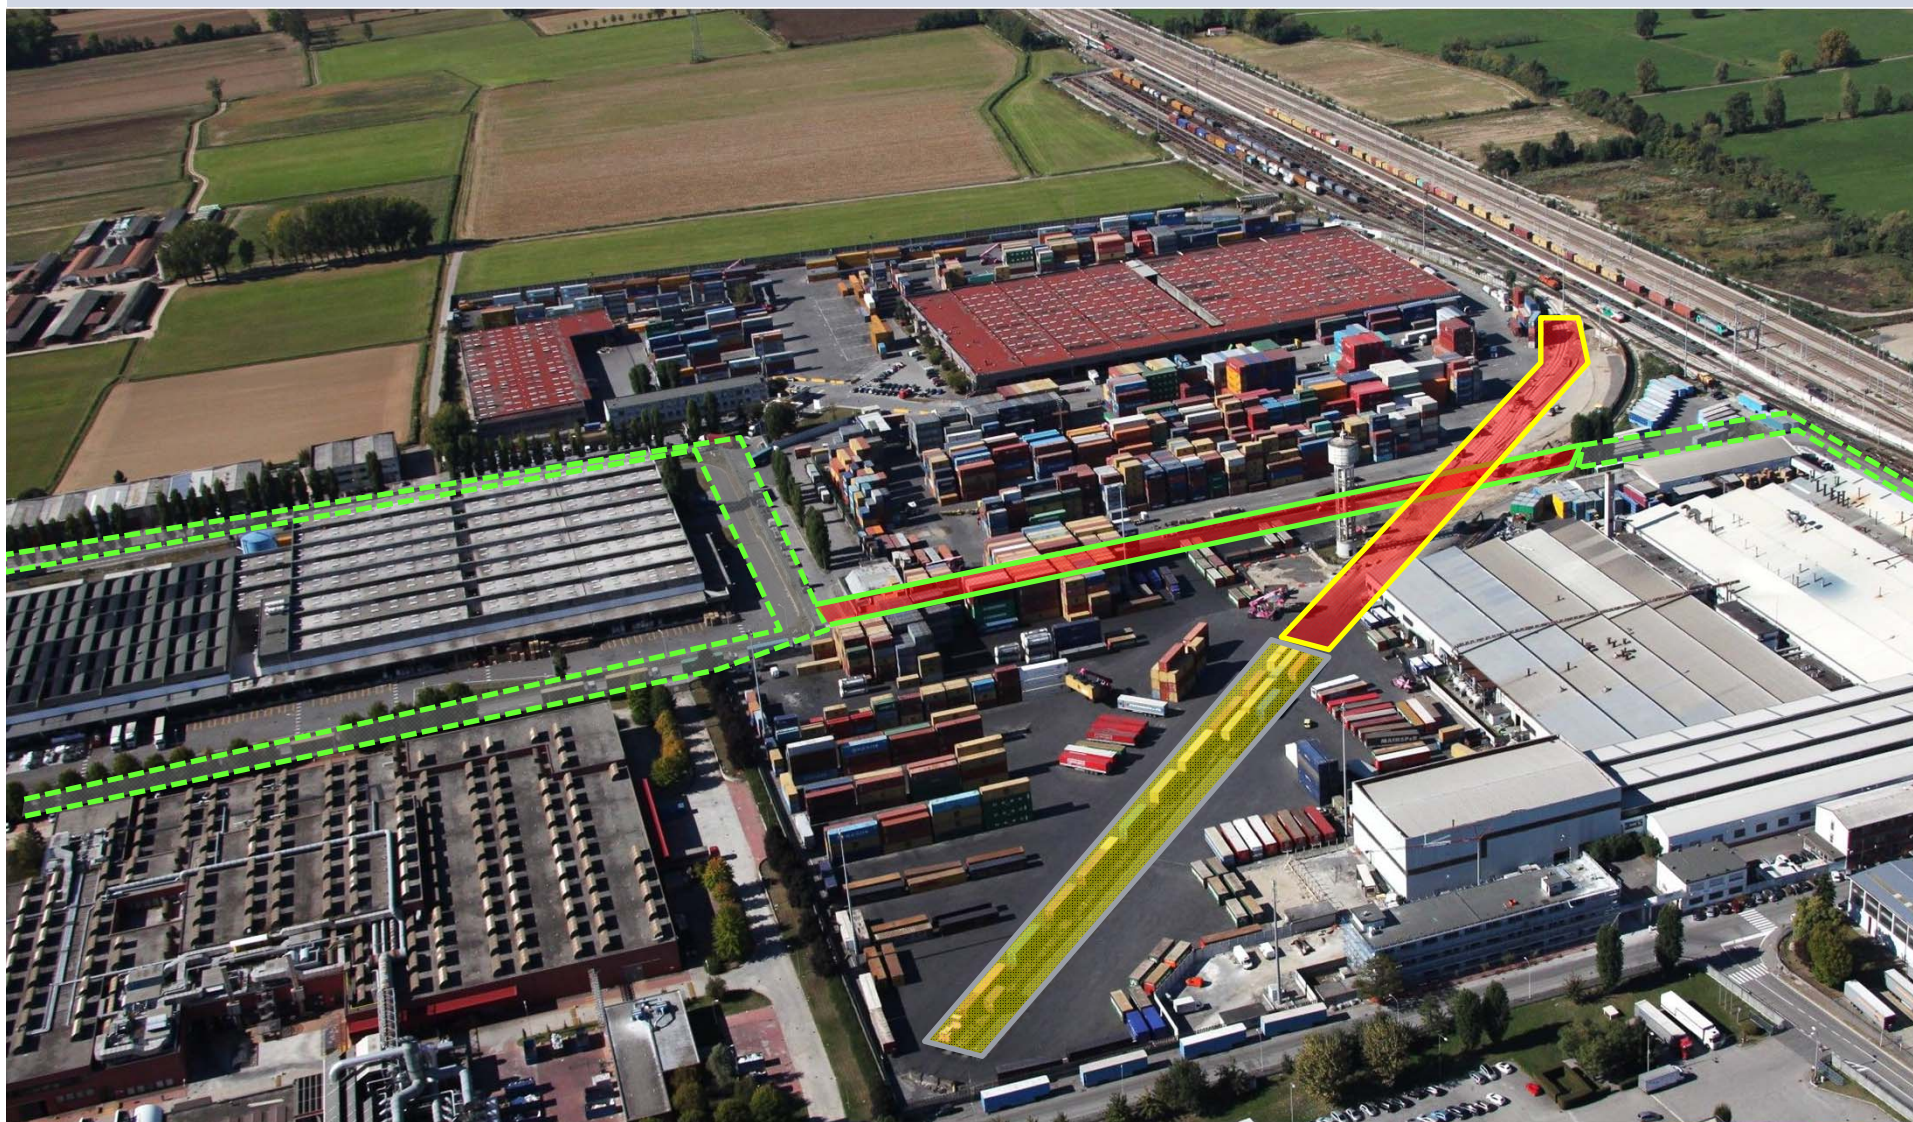

MELZO 2

MELZO 1

ONE FLAG
TEAM
SOUL

5,500 trains/year

160.000 m²

ONE FLAG
TEAM
SOUL

+ 100,000 m²

4 x 750 m
RAIL
TRACKS